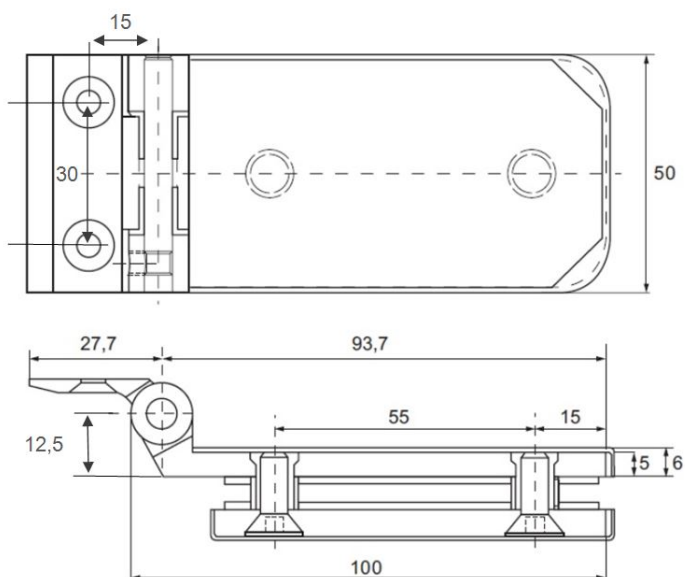

PRODUCT SHEET

Description:

Glass Door Hinge "Graz", Wall/Glass, Alu-Look, 6-10mm Glass, Without Cover Plates,Cover Plates To Be Ordered Separately, Load Capacity 36kg pr. pair

Item number:

15.30.012-0

Units	Box	Carton	HS Code	Barcode
Pcs.	1	50	8302100090	 5704866451741