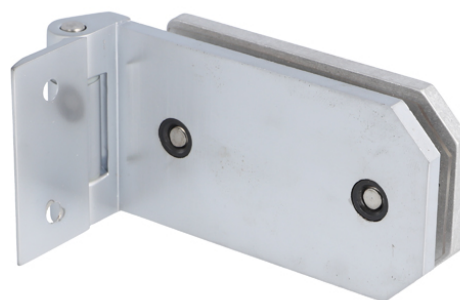

PRODUCT SHEET

Description:

Glass Door Hinge "Graz", Wall/Glass, Alu-Look, 6-10mm Glass, Without Cover Plates,Cover Plates To Be Ordered Separately, Load Capacity 36kg pr. pair

Item number:

15.30.012-0

Units	Box	Carton	HS Code	Barcode
Pcs.	1	50	8302100090	 5704866451741