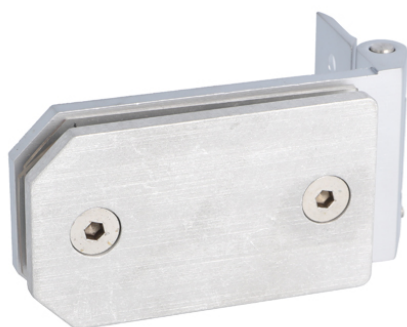

PRODUCT SHEET

Description:

Glass Door Hinge "Graz", Wall/Glass, Alu-Look, 6-10mm Glass, Without Cover Plates,Cover Plates To Be Ordered Separately, Load Capacity 36kg pr. pair

Item number:

15.30.012-0

Units	Box	Carton	HS Code	Barcode
Pcs.	1	50	8302100090	 5704866451741