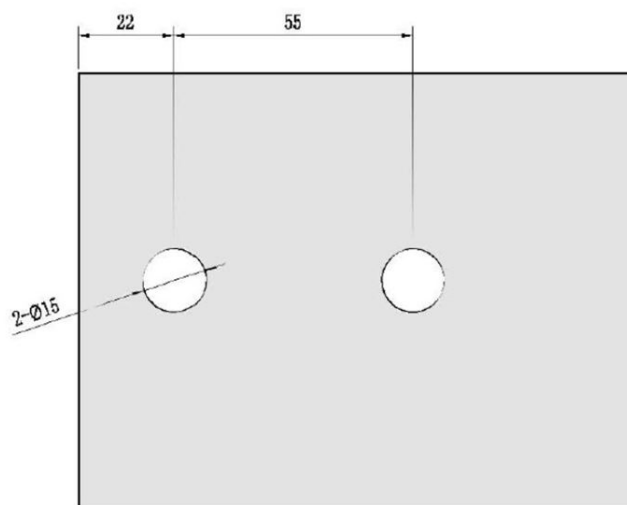

PRODUCT SHEET

Description:

Glass Door Hinge "Graz", Wall/Glass, Alu-Look, 6-10mm Glass, Without Cover Plates,Cover Plates To Be Ordered Separately, Load Capacity 36kg pr. pair

Item number:

15.30.012-0

Units	Box	Carton	HS Code	Barcode
Pcs.	1	50	8302100090	 5704866451741